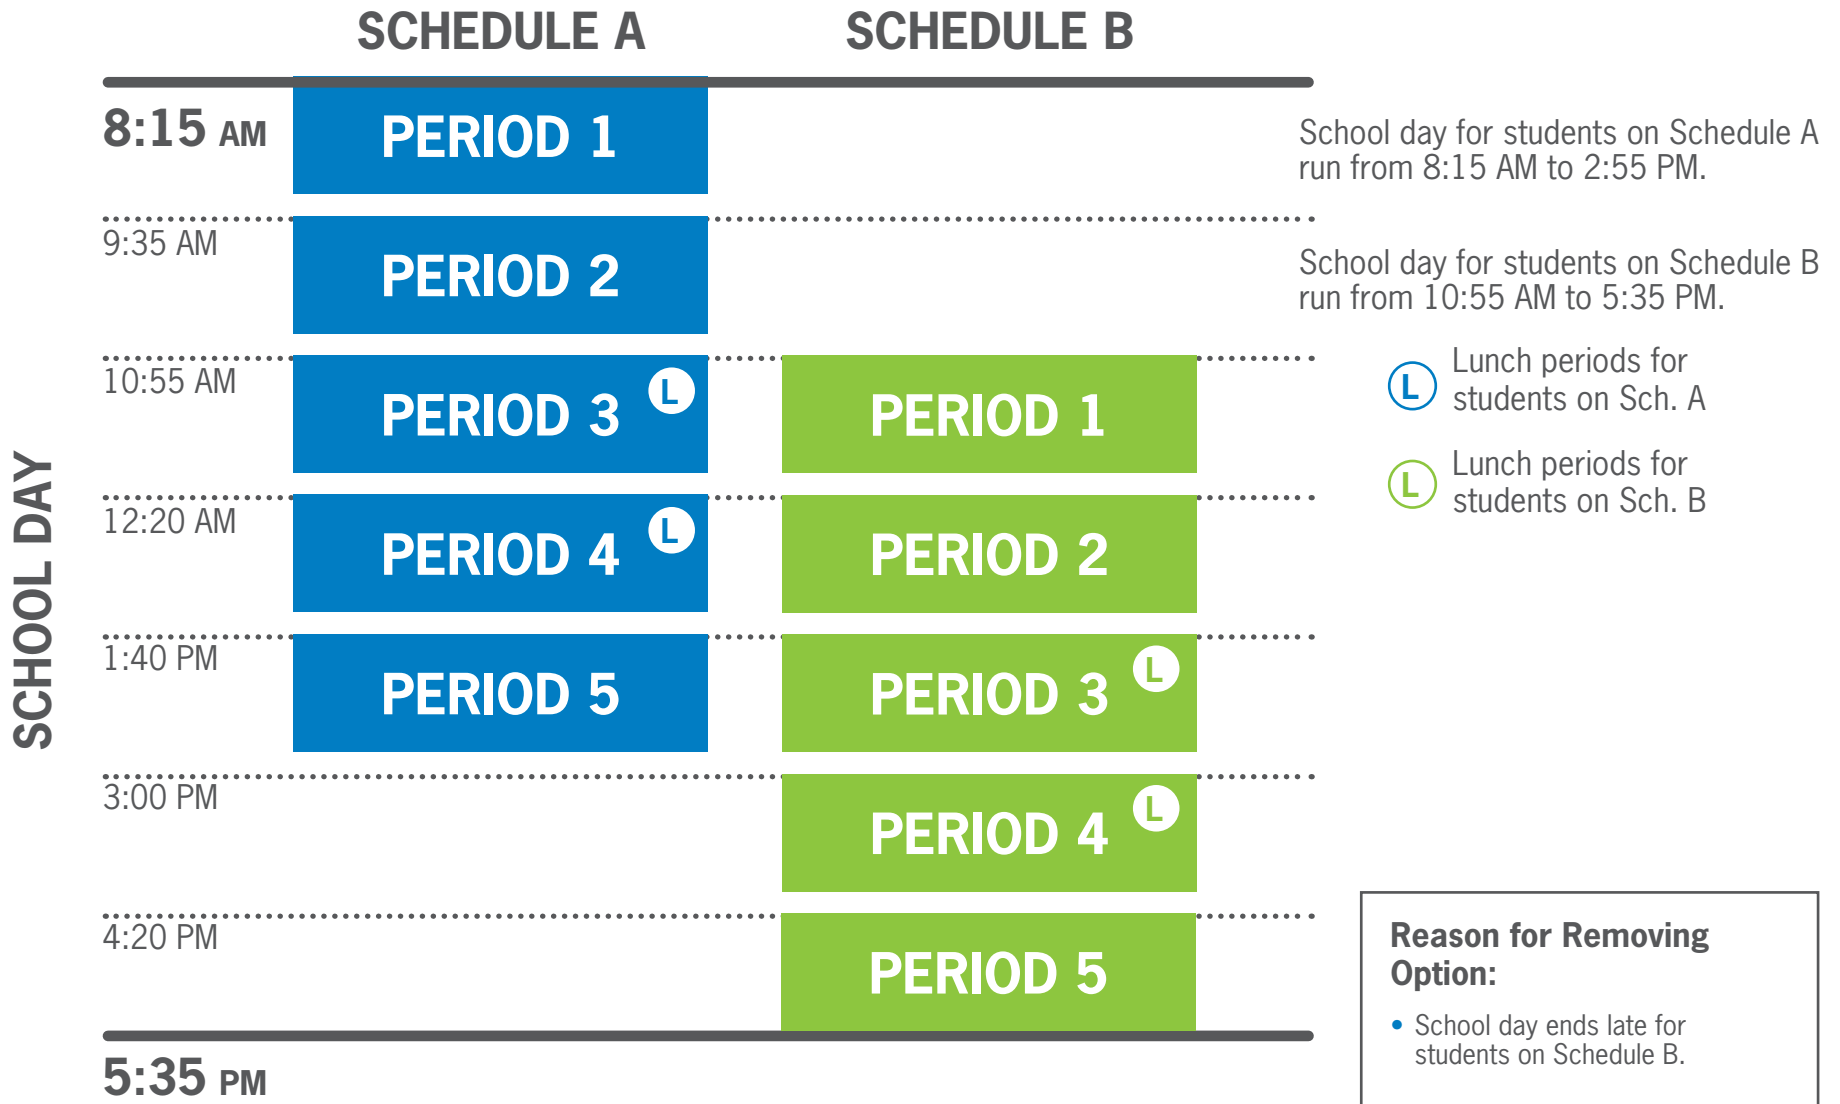

## 7 Period Day Scheduling

Sample schedule for a 7 period day at a school.  
Each period is 75 minutes, followed by a 5 minute break between periods.