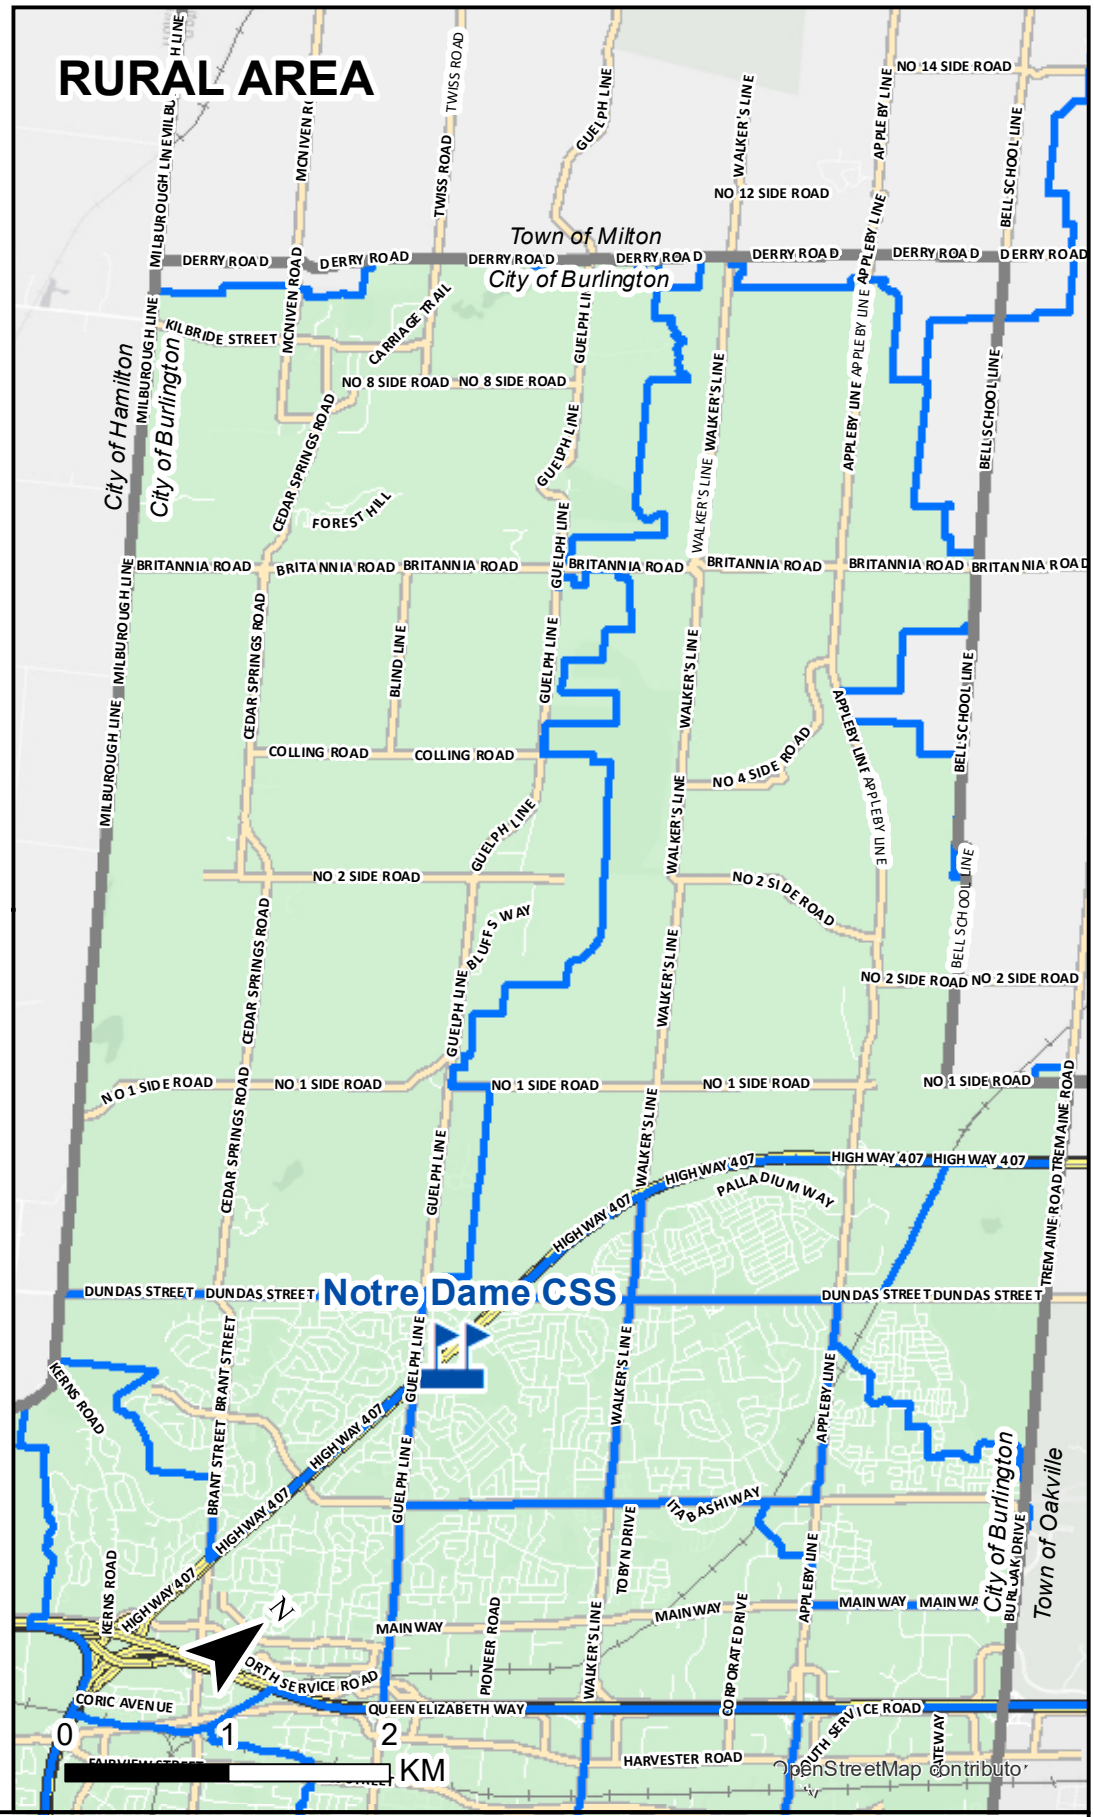

URBAN AREA

RURAL AREA

Notre Dame Catholic Secondary School (NTDM)
Extended French School Boundary Map 2020-2021
 2333 Headon Forest Drive, Burlington, L7M 3X6

NOTRE DAME FEEDER SCHOOL:
 St. Gabriel CES

- HCDSB Secondary
- CSDCCS Schools
- CS Viamonde Schools
- HCDSB Adult Learning Centre
- HCDSB Elementary
- HDSB Schools
- Administration or Other
- HCDSB Proposed Elementary