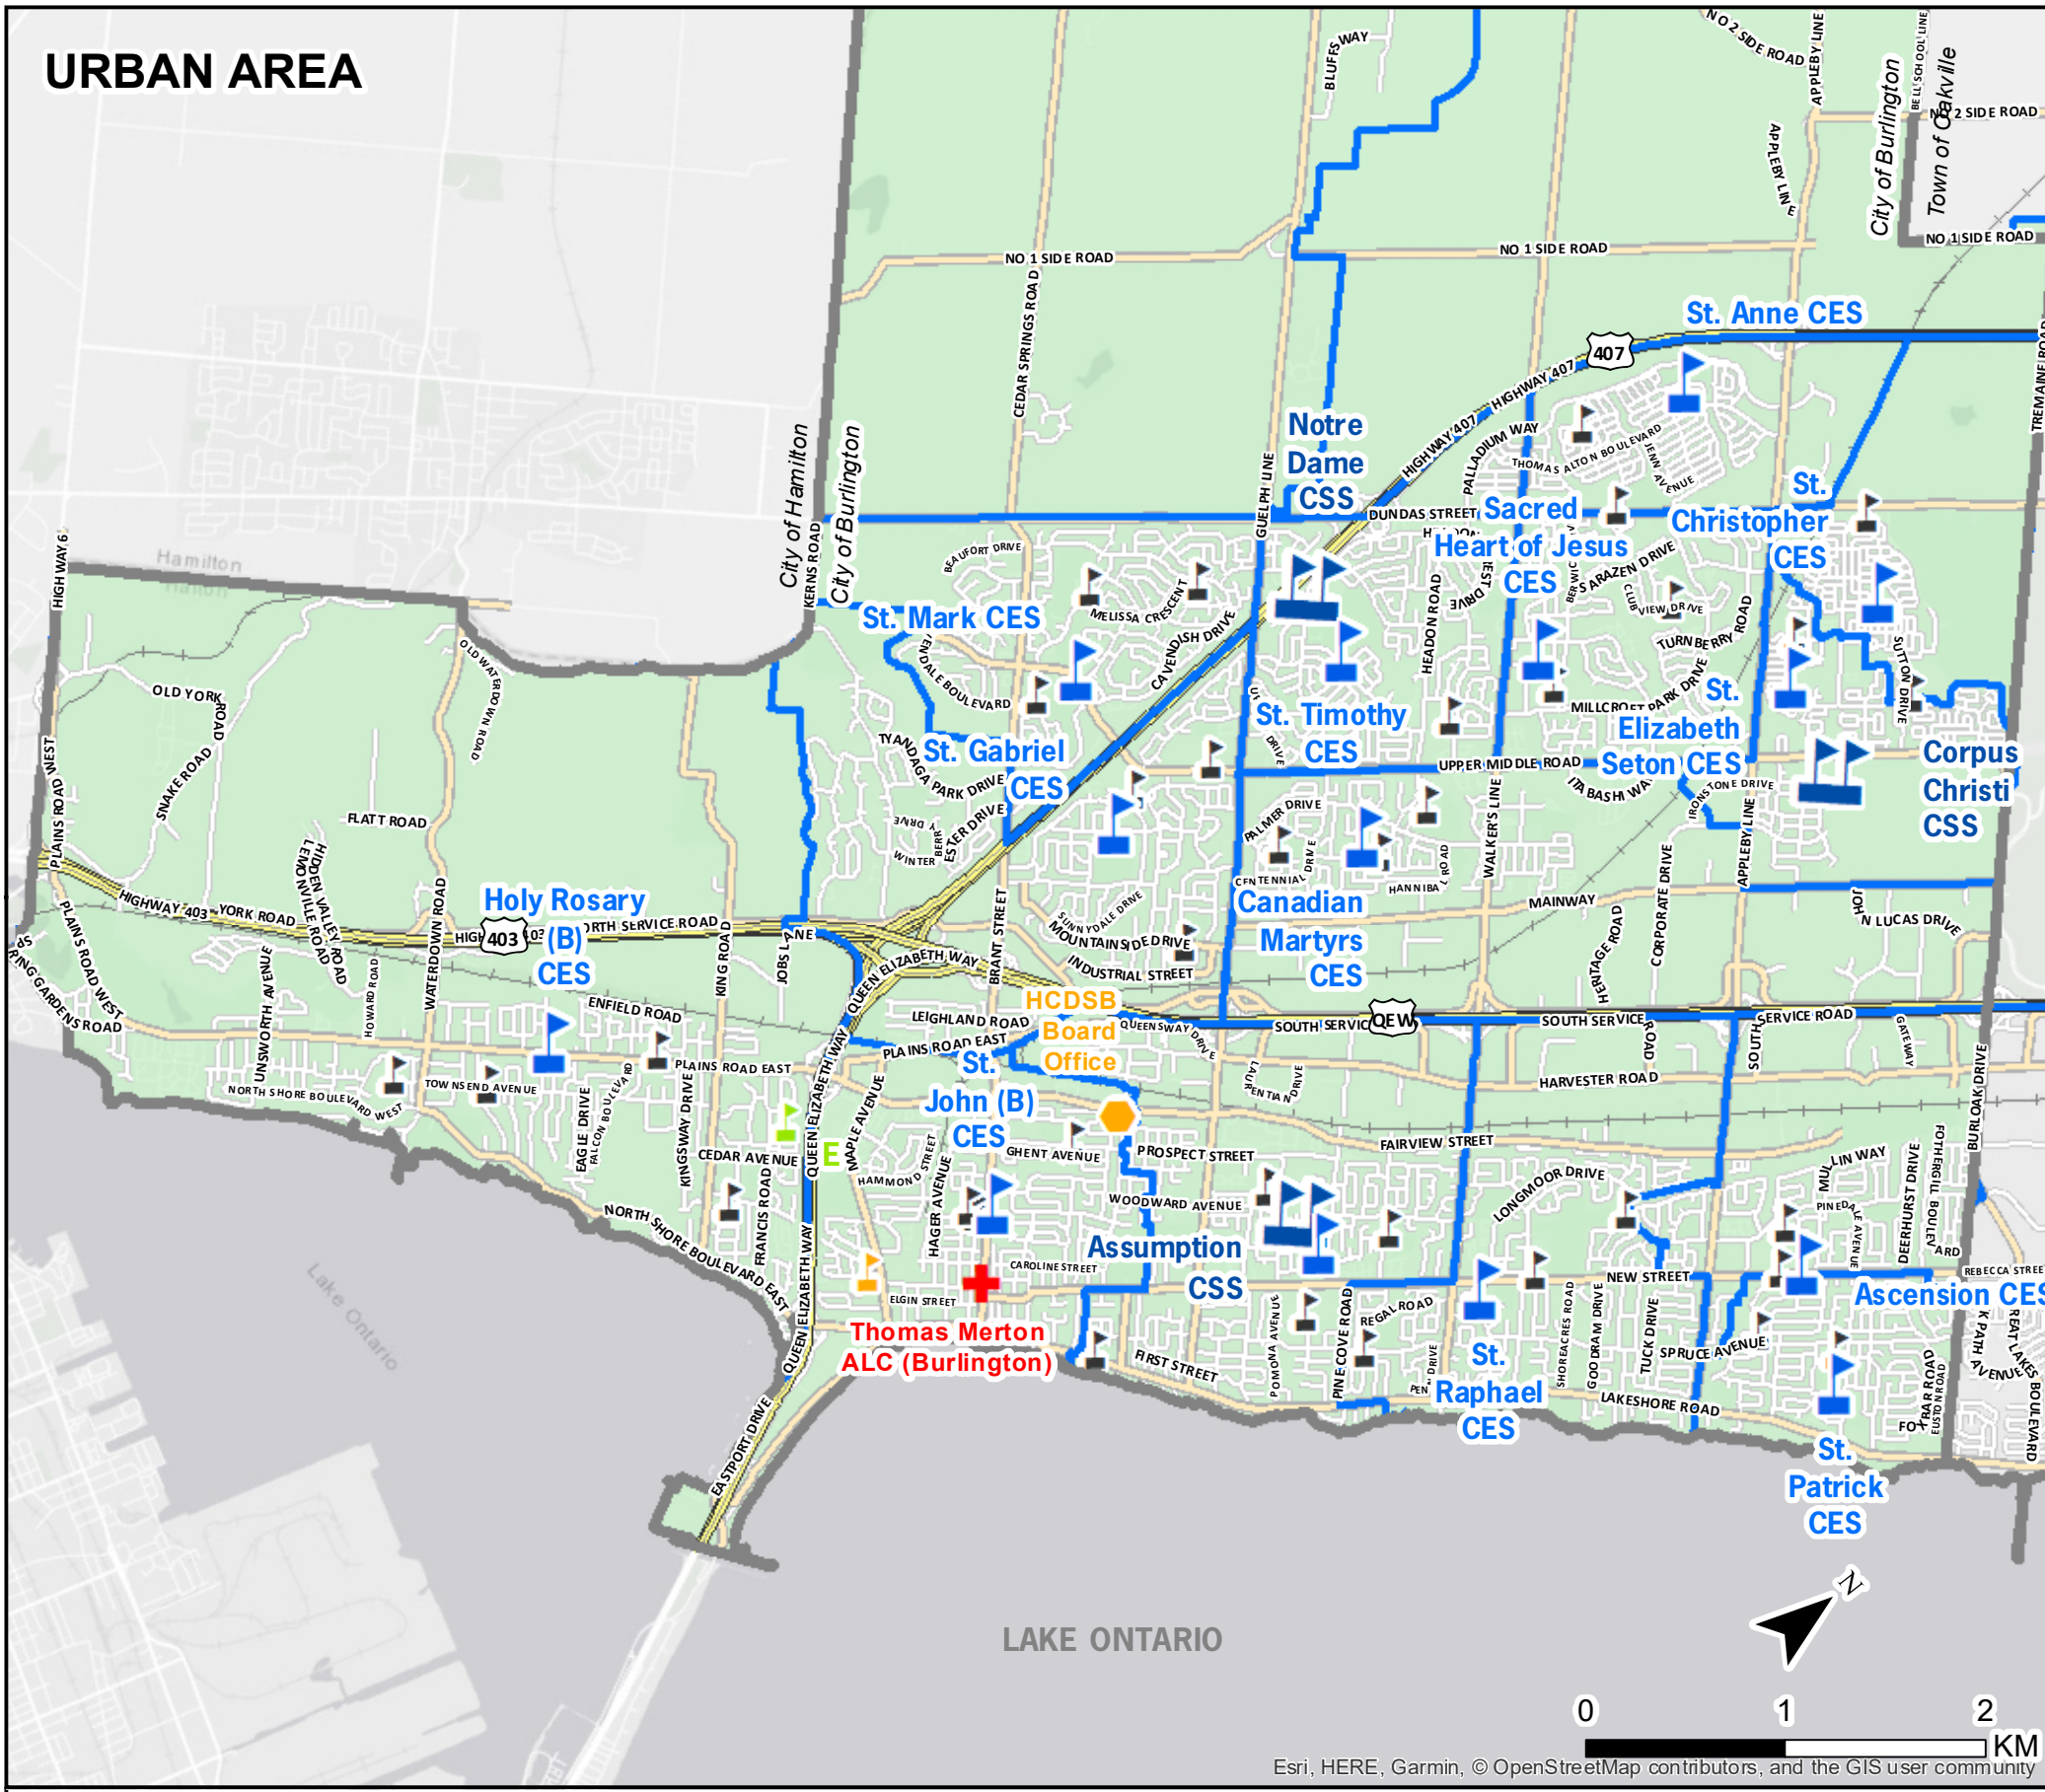

URBAN AREA

RURAL AREA

Notre Dame Catholic Secondary School (NTDM)
Extended French School Boundary Map 2020-2021
 2333 Headon Forest Drive, Burlington, L7M 3X6

NOTRE DAME FEEDER SCHOOL:
 St. Gabriel CES

- HCDSB Secondary
- CSDCCS Schools
- CS Viamonde Schools
- HCDSB Adult Learning Centre
- HCDSB Elementary
- HDSB Schools
- Administration or Other
- HCDSB Proposed Elementary

The current street network was provided by the Regional Municipality of Halton and the Region assumes no responsibility or liability for its use or accuracy. Proposed roads are subject to change. It is the intention of the HCDSB to provide up-to-date and accurate information, and reasonable efforts have been made by the HCDSB to verify the information, however a degree of error or change is inherent. HCDSB assumes no legal liability or responsibility for the accuracy, completeness, or usefulness of any information. If you require additional information please contact the Planning Services Department at 905-632-6300 or visit www.haltonbus.ca for additional school boundary information.