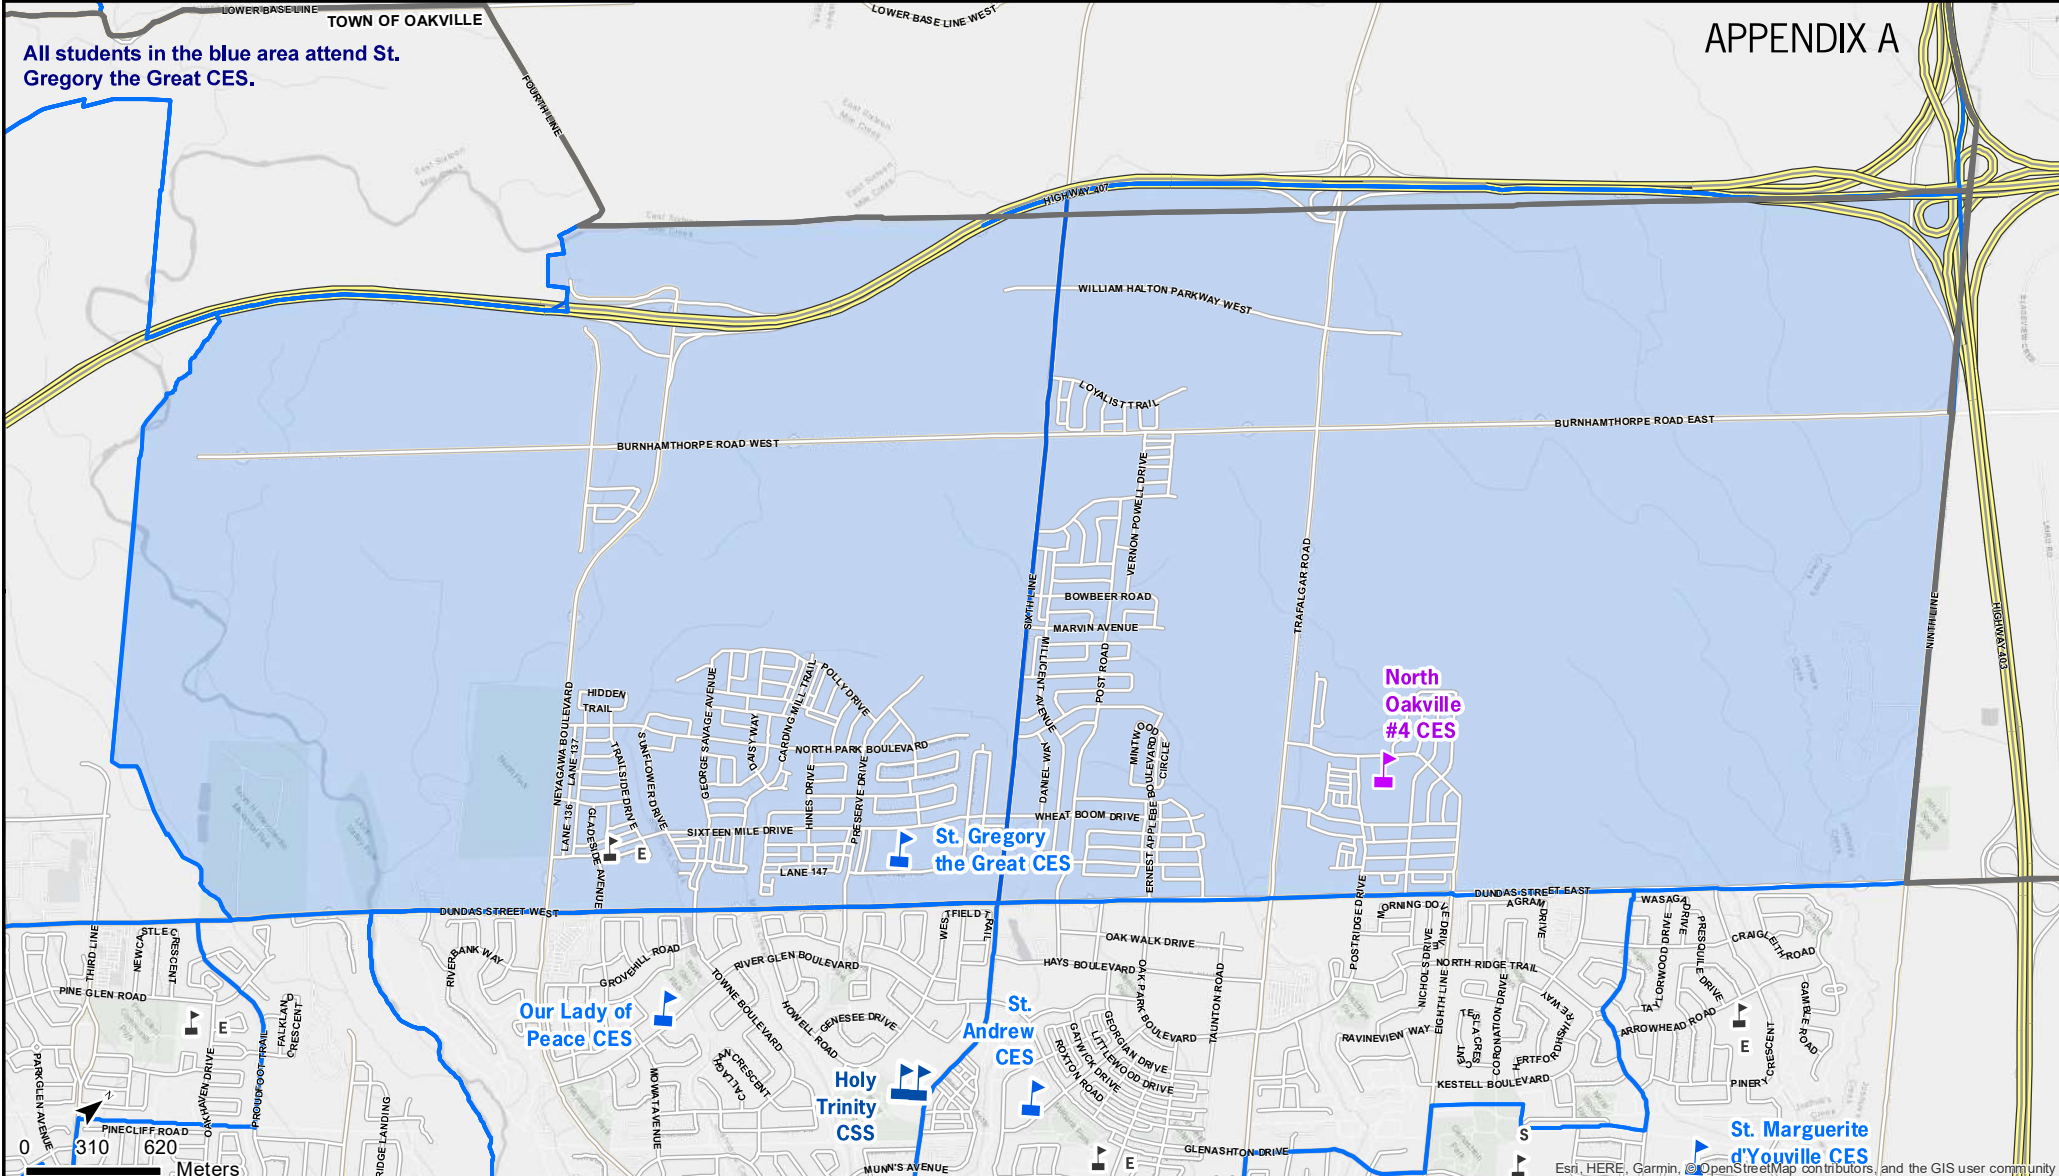

All students in the blue area attend St. Gregory the Great CES.

School Boundaries in North Oakville East
2020-2021 School Year

- HCD SB Elementary
- HDSB Schools
- HCD SB Secondary
- Administration or Other
- CSDCCS Schools
- CS Viamonde Schools
- HCD SB Proposed Elementary
- HCD SB Adult Learning Centre